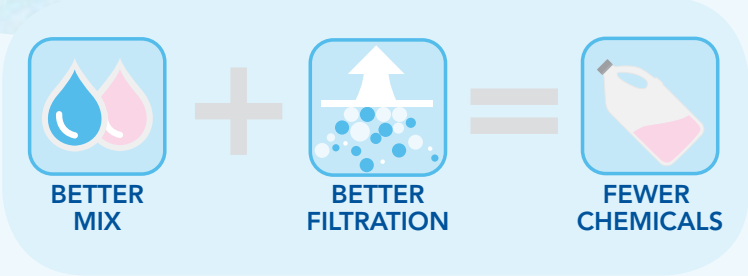

**WHEEL KIT FOR TILE AND
FIBERGLASS FLOORS AVAILABLE**

©2012 Aquabot. Aquabot® is a registered trademark of Aqua Products, Inc. Information and specifications are subject to change at any time.

282 Grove Avenue
Cedar Grove, NJ 07009
www.aquabot.com