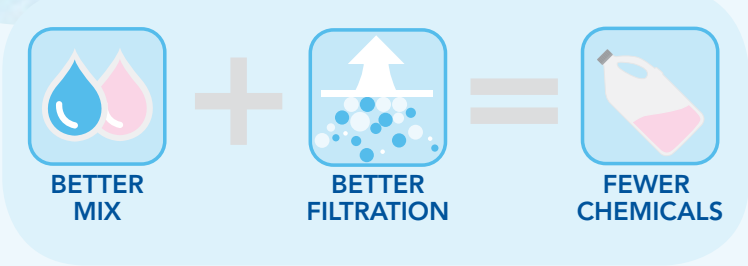

**WHEEL KIT FOR TILE AND
FIBERGLASS FLOORS AVAILABLE**

©2012 Aquabot. Aquabot® is a registered trademark of Aqua Products, Inc. Information and specifications are subject to change at any time.

282 Grove Avenue
Cedar Grove, NJ 07009
www.aquabot.com